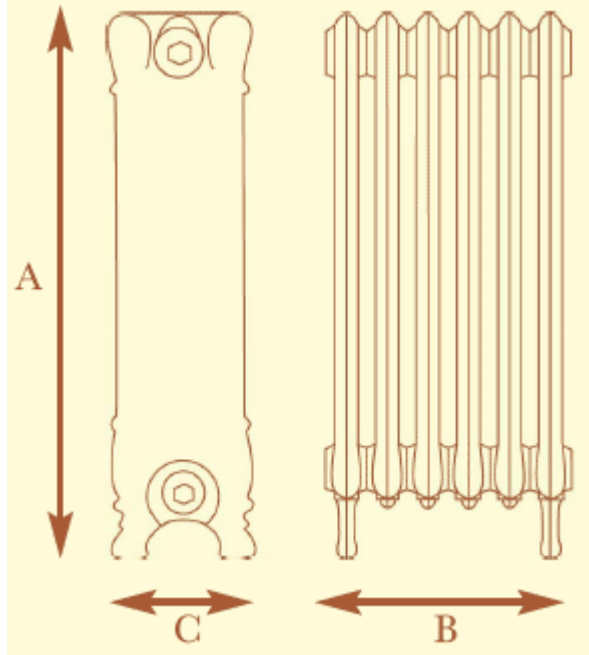

Saint Paul Cast Iron Radiator

(custom built in all sizes from 3-20 sections)

Our cast iron radiators are built by hand, therefore lengths can vary.
Measurements provided below are a guide only.

Radiator Style	No. Of Sections	Height (A) mm	Length (B) mm	Depth (C) mm	Watts Δt 50 °C	BTU Δt 50 °C
ST PAUL	4	800	278	200	617	2104
ST PAUL	5	800	339	200	771	2630
ST PAUL	6	800	400	200	925	3156
ST PAUL	7	800	461	200	1079	3682
ST PAUL	8	800	522	200	1233	4208
ST PAUL	9	800	583	200	1387	4734
ST PAUL	10	800	645	200	1542	5260
ST PAUL	11	800	706	200	1696	5786
ST PAUL	12	800	767	200	1850	6312
ST PAUL	13	800	828	200	2004	6838
ST PAUL	14	800	889	200	2158	7364